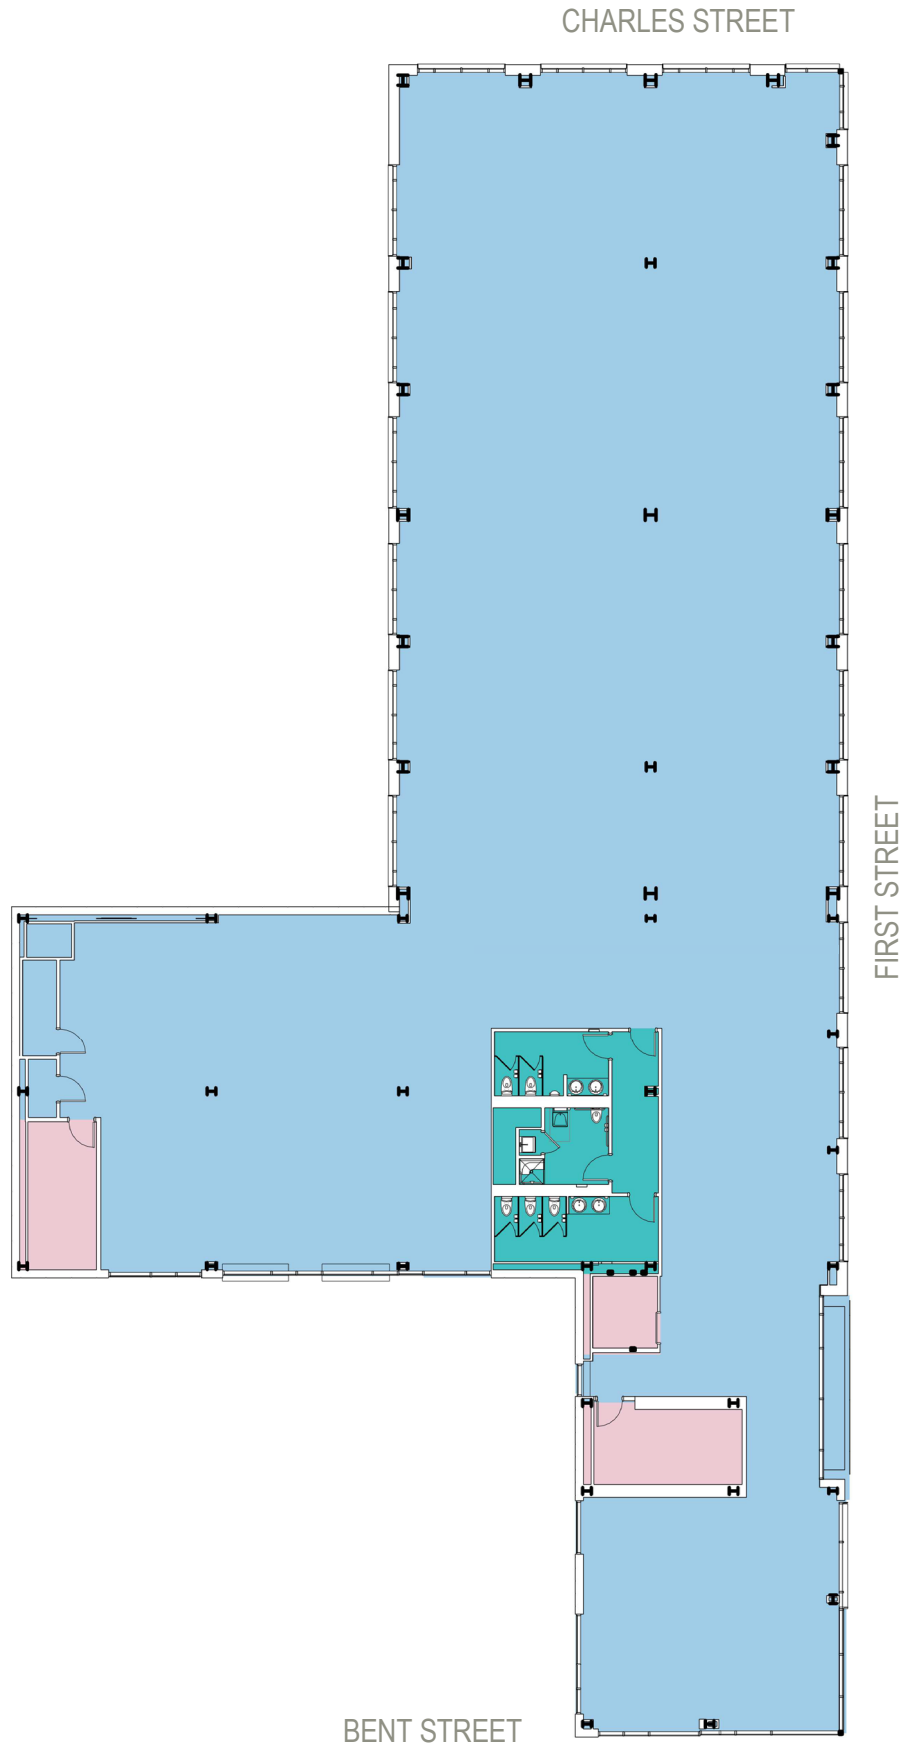

# 121

FIRST  
STREET

LEVELS 2-5

FOR MORE INFORMATION, PLEASE CONTACT

**Peter Bekarian**

+1 617 531 4195

Peter.Bekarian@am.jll.com

**Molly Heath**