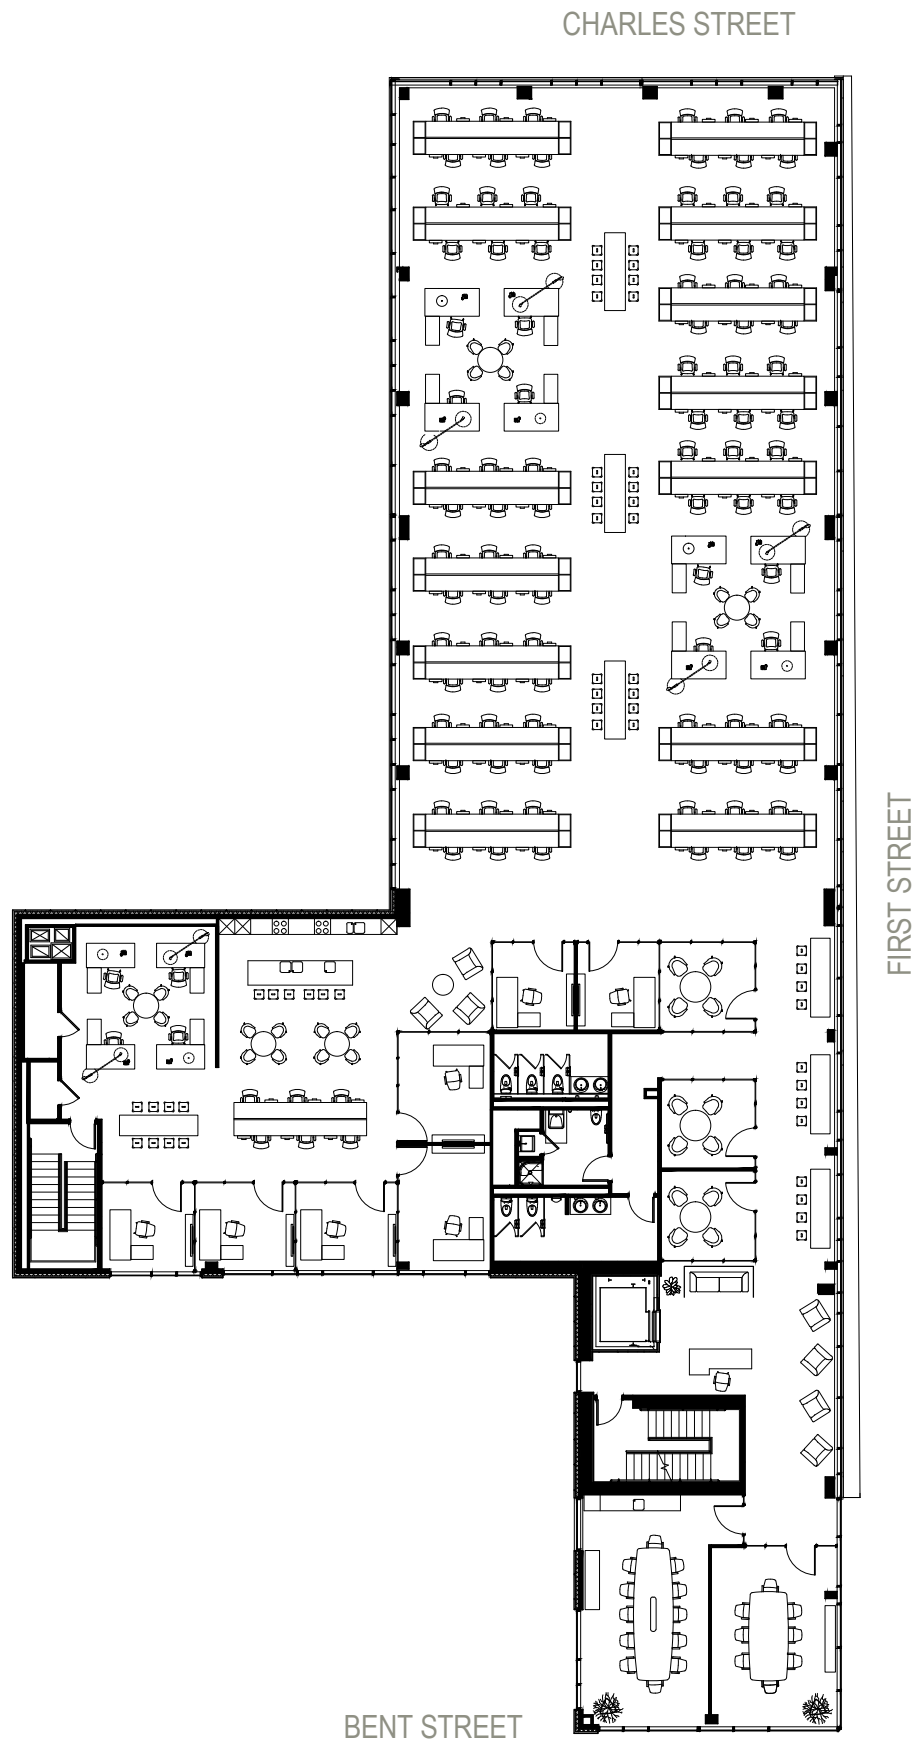

# 121

FIRST  
STREET

FIT PLAN

FOR MORE INFORMATION, PLEASE CONTACT

**Peter Bekarian**

+1 617 531 4195

Peter.Bekarian@am.jll.com

**Molly Heath**